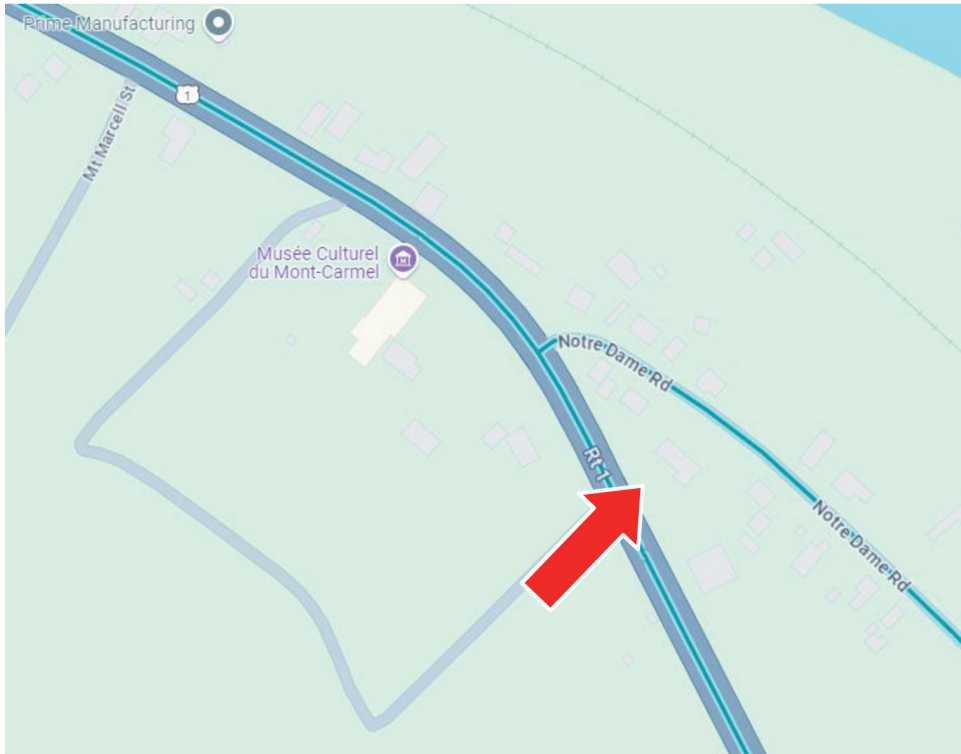

GRAND ISLE

Name	Address	A	AC	AS	B	BC	BI	BO	BM	C	CC	CR	E	F	G	HD	J	K	LA	M	S	T	TG	TS
Rachel Theriault	13 Notre Dame Road	X	X	X				X				X				X	X	X		X		X