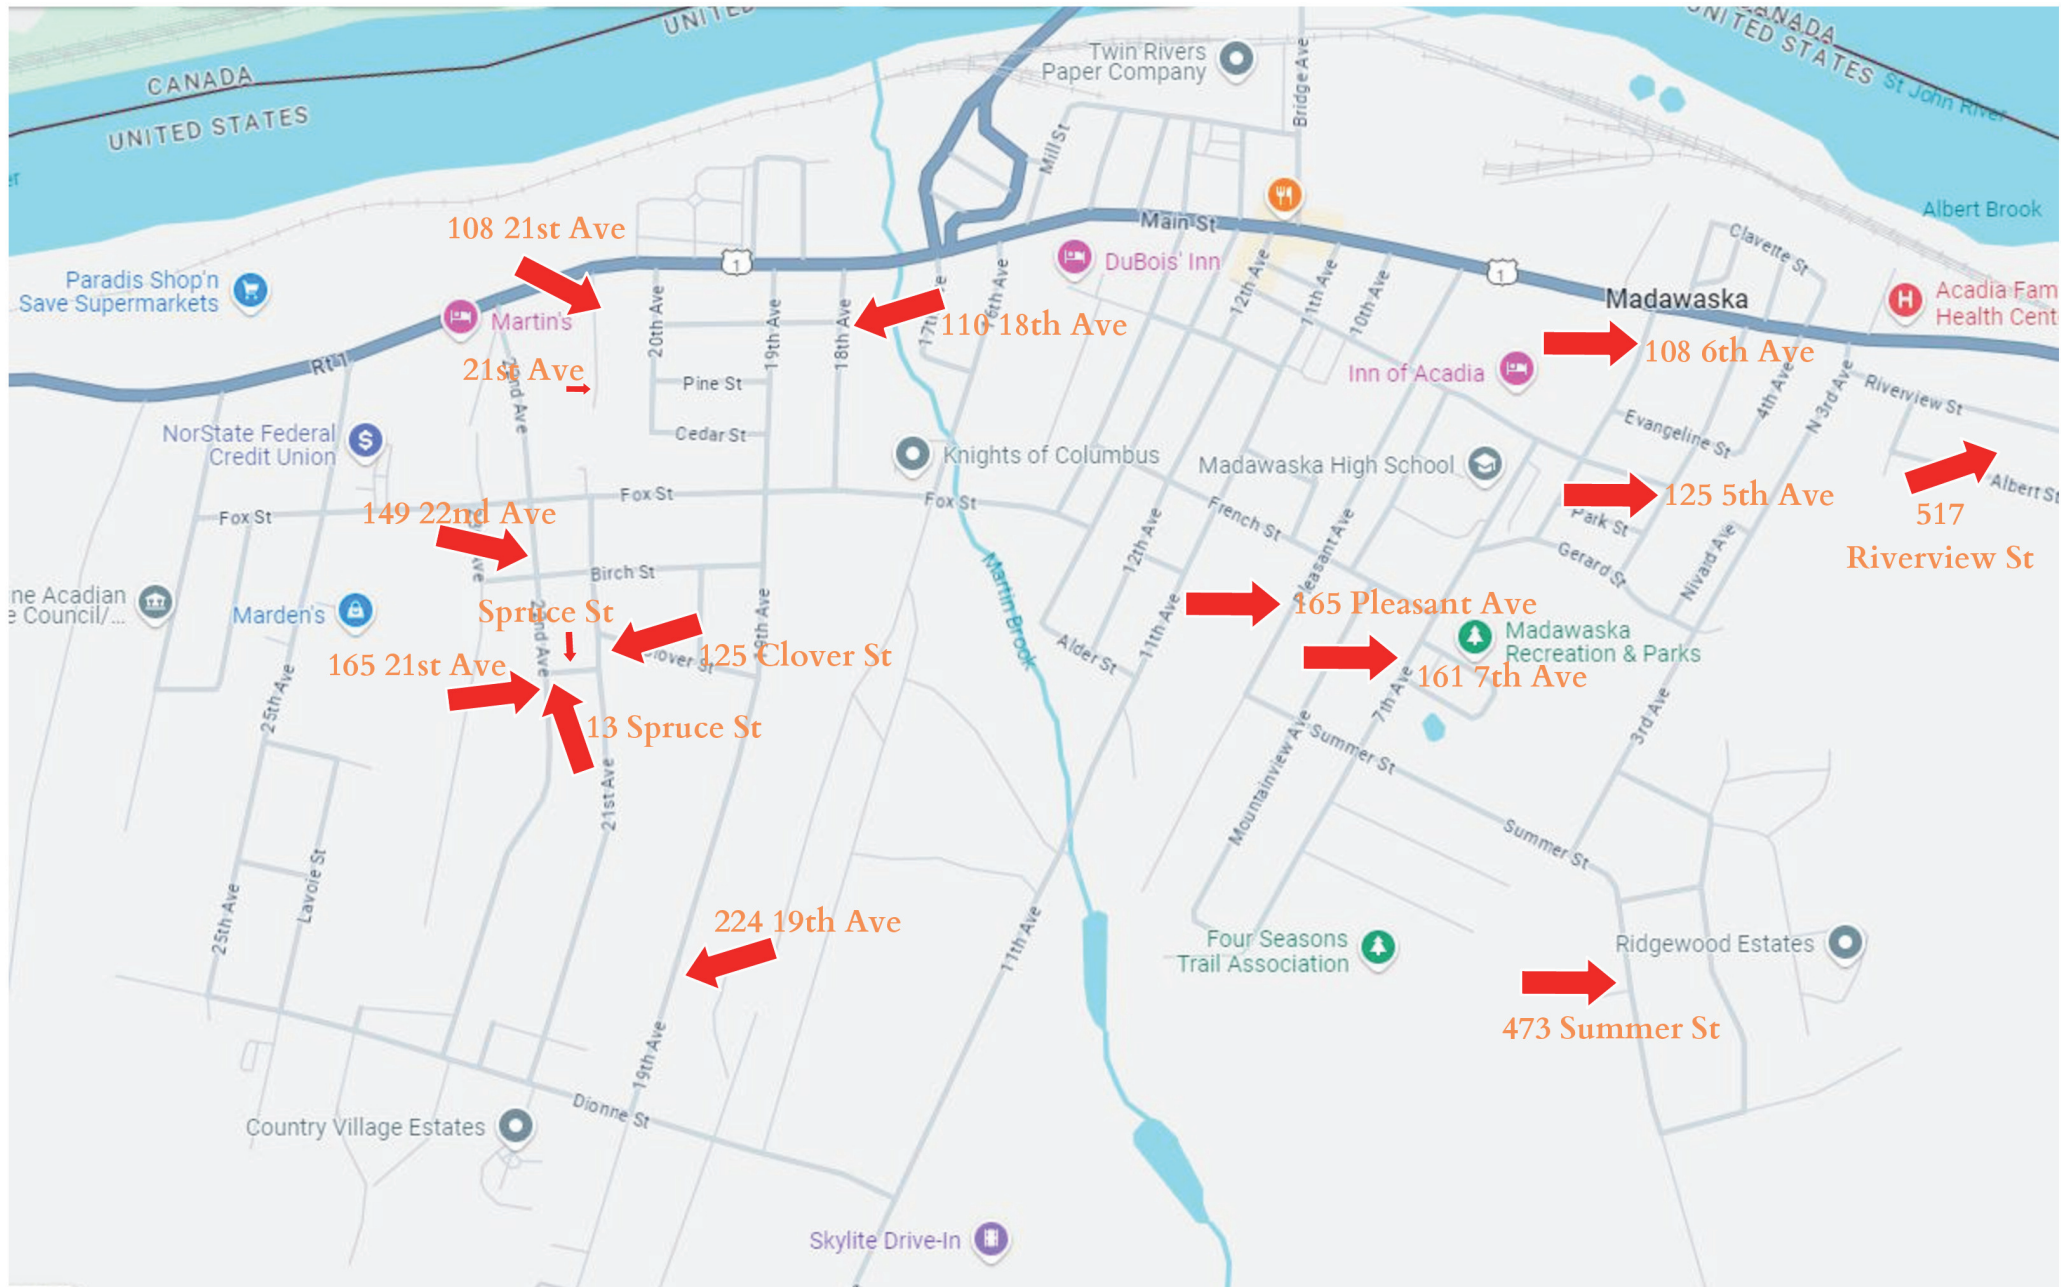

ST. AGATHA

Name	Address	A	AC	AS	B	BC	BI	BO	BM	C	CC	CR	E	F	G	HD	J	K	LA	M	S	T	TG	TS
Bruce Lambert	355 Main St			X						X			X							X				
Bea Grant	280 Cleveland Road	X						X				X				X	X	X		X	X		X	X

SINCLAIR

Name	Address	A	AC	AS	B	BC	BI	BO	BM	C	CC	CR	E	F	G	HD	J	K	LA	M	S	T	TG	TS
Jean & Bill Theriault	111 Sinclair Rd		X			X	X				X	X			X	X		X		X				X
Rena Daigle	449 Shore Rd		X					X									X			X		X		X

MADAWASKA